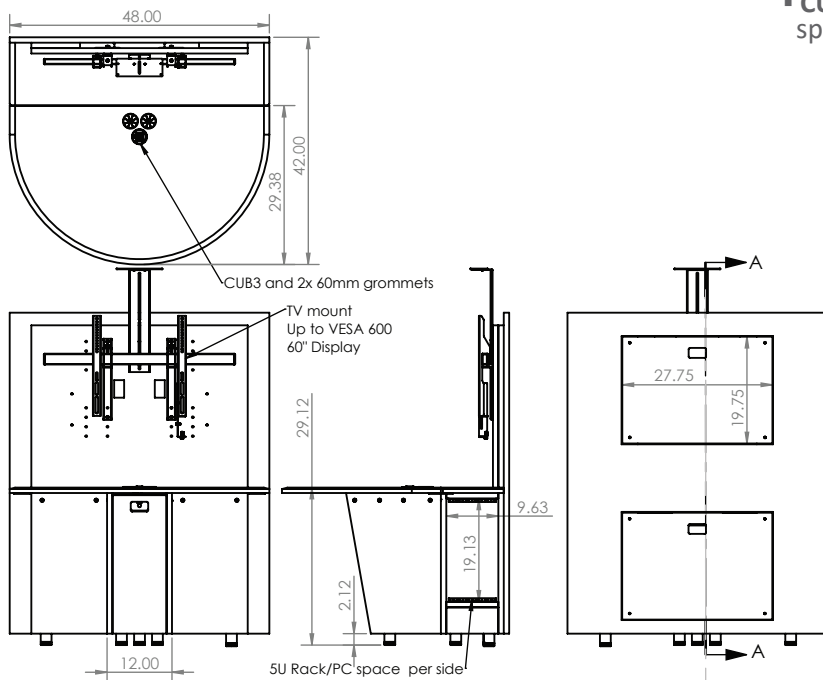

The **T526 HR** (huddle room) table package is ideal for office environments, conference rooms, classrooms, and other collaborative spaces where small groups need to come together quickly and efficiently. This package consists of sections **526HR + 526RW-S** (Single display mount) and includes a **CUB3** power grommet for accommodating your electronics. Designed to pass all wiring through the back and base to avoid core drilling, the table ensures a clean and organized workspace. The TV mount accommodates a variety of display configurations and offers 5U of electronics or PC storage per side, facilitating seamless collaboration and productivity.

Standard Features

T526 Table

- Seats 3 people. Can be expanded with extensions.
- Base for cable routing and device storage/mounting
- Grommets and CUB3 power grommet 110v AC+USB 2A.
- 526RW section includes sideways racks, 5U each with easy access
- Highly resistant thermowrap surface in many finishes
- Single TV mount
- Video conference camera bracket with height adjust

Specifications

Model: T526 HR
Width: 48"
Depth: 3'-6"
Height: 29.13"

Finishes

The information contained in this drawing is the sole property of Audio Visual Furniture International. Any reproduction in part or as a whole without the written permission of Audio Visual Furniture International is prohibited. AVFI can build or modify stock configurations to suit customer specifications. Please contact us to discuss how this service can help meet your needs. Some quantity restrictions may apply. Specification subject to change without notice. Computers, cameras, monitors, etc. are shown to illustrate product usage and are not included unless otherwise noted.